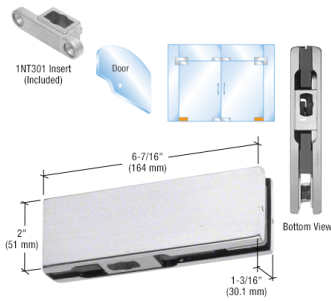

Gotham Three:

13/16" x 1 3/4" shallow office front frame

- Uses Top Loading Roll-In Glazing Gasket for 3/8" and 1/2" (10 and 12 mm) Glass

Brushed Stainless Top Center-Hung Free Swing Pivot

- Surface Mount Top Pivot Type for Use with Patch Fittings
- Brushed Stainless Finish

Medium Duty 90 Degree Hold Open Low Profile Floor Mounted Closer

- 264 Lb. Capacity, 42" Doors
- Low Profile 1-9/16" (40 mm) Depth
- Interchangeable Spindle Heights
- 5 Year Limited Warranty

Brushed Stainless Bottom Door Patch

- 2-3/4" (70 mm) Pivot Setback
- For 3/8" or 1/2" (10 or 12 mm) Glass

Brushed Stainless Top Door Patch

- For 3/8" or 1/2" (10 or 12 mm) Glass
- 2-3/4" (70 mm) Pivot Setback

Brushed Stainless Glass Mounted Latch with Lock and Thumb-turn

- Works on Single or Double Doors
- For 3/8" or 1/2" (10 or 12 mm) Glass
- Field Reversible

Brushed Stainless Glass Mounted Long Patch Keeper

- For use with 3/8" (10 mm) or 1/2" (12 mm) Thick Glass
- Stamped Body with Finished Cover Plates
- Works with Either Latch Above on Double Doors