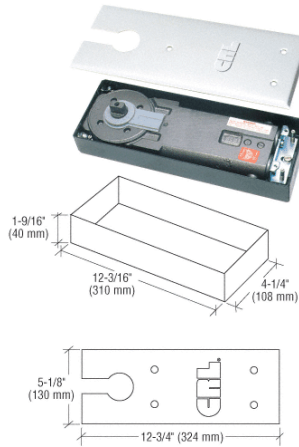

Gotham Three:

13/16" x 1 3/4" shallow office front frame

- Uses Top Loading Roll-In Glazing Gasket for 3/8" and 1/2" (10 and 12 mm) Glass

Brushed Stainless Top Center-Hung Free Swing Pivot

- Surface Mount Top Pivot Type for Use with Patch Fittings
- Brushed Stainless Finish

Medium Duty 90 Degree Hold Open Low Profile Floor Mounted Closer

- 264 Lb. Capacity, 42" Doors
- Low Profile 1-9/16" (40 mm) Depth
- Interchangeable Spindle Heights
- 5 Year Limited Warranty

Brushed Stainless Bottom Door Patch

- 2-3/4" (70 mm) Pivot Setback
- For 3/8" or 1/2" (10 or 12 mm) Glass

Brushed Stainless Top Door Patch

- For 3/8" or 1/2" (10 or 12 mm) Glass
- 2-3/4" (70 mm) Pivot Setback

Brushed Stainless Glass Mounted Latch with Lock and Thumb-turn

- Works on Single or Double Doors
- For 3/8" or 1/2" (10 or 12 mm) Glass
- Field Reversible

Brushed Stainless Glass Mounted Long Patch Keeper

- For use with 3/8" (10 mm) or 1/2" (12 mm) Thick Glass
- Stamped Body with Finished Cover Plates
- Works with Either Latch Above on Double Doors