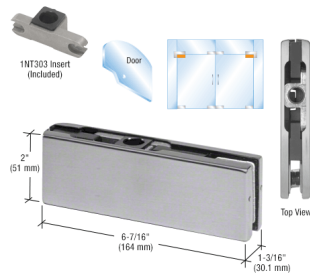

Gotham Three:

13/16" x 1 3/4" shallow office front frame

- Uses Top Loading Roll-In Glazing Gasket for 3/8" and 1/2" (10 and 12 mm) Glass

Brushed Stainless Top Center-Hung Free Swing Pivot

- Surface Mount Top Pivot Type for Use with Patch Fittings
- Brushed Stainless Finish

Medium Duty 90 Degree Hold Open Low Profile Floor Mounted Closer

- 264 Lb. Capacity, 42" Doors
- Low Profile 1-9/16" (40 mm) Depth
- Interchangeable Spindle Heights
- 5 Year Limited Warranty

Brushed Stainless Bottom Door Patch

- 2-3/4" (70 mm) Pivot Setback
- For 3/8" or 1/2" (10 or 12 mm) Glass

Brushed Stainless Top Door Patch

- For 3/8" or 1/2" (10 or 12 mm) Glass
- 2-3/4" (70 mm) Pivot Setback

Brushed Stainless Glass Mounted Latch with Lock and Thumb-turn

- Works on Single or Double Doors
- For 3/8" or 1/2" (10 or 12 mm) Glass
- Field Reversible

Brushed Stainless Glass Mounted Long Patch Keeper

- For use with 3/8" (10 mm) or 1/2" (12 mm) Thick Glass
- Stamped Body with Finished Cover Plates
- Works with Either Latch Above on Double Doors