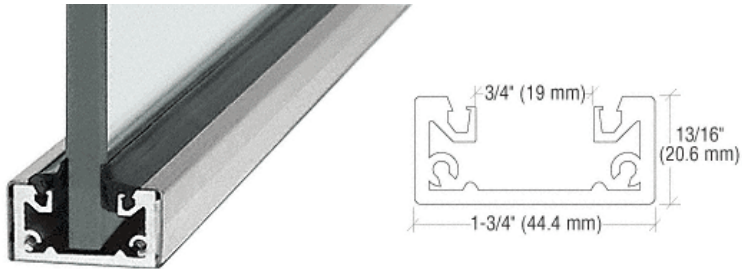

Gotham Three:

13/16" x 1 3/4" shallow office front frame

- Uses Top Loading Roll-In Glazing Gasket for 3/8" and 1/2" (10 and 12 mm) Glass

Brushed Stainless Top Center-Hung Free Swing Pivot

- Surface Mount Top Pivot Type for Use with Patch Fittings
- Brushed Stainless Finish

Medium Duty 90 Degree Hold Open Low Profile Floor Mounted Closer

- 264 Lb. Capacity, 42" Doors
- Low Profile 1-9/16" (40 mm) Depth
- Interchangeable Spindle Heights
- 5 Year Limited Warranty

Brushed Stainless Bottom Door Patch

- 2-3/4" (70 mm) Pivot Setback
- For 3/8" or 1/2" (10 or 12 mm) Glass

Brushed Stainless Top Door Patch

- For 3/8" or 1/2" (10 or 12 mm) Glass
- 2-3/4" (70 mm) Pivot Setback

Brushed Stainless Glass Mounted Latch with Lock and Thumb-turn

- Works on Single or Double Doors
- For 3/8" or 1/2" (10 or 12 mm) Glass
- Field Reversible

Brushed Stainless Glass Mounted Long Patch Keeper

- For use with 3/8" (10 mm) or 1/2" (12 mm) Thick Glass
- Stamped Body with Finished Cover Plates
- Works with Either Latch Above on Double Doors