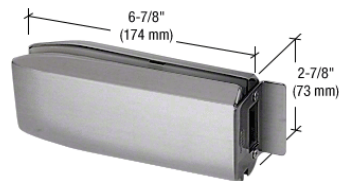

Medium Duty 90 Degree Hold Open Low Profile Floor Mounted Closer

- 264 Lb. Capacity, 42" Doors
- Low Profile 1-9/16" (40 mm) Depth
- Interchangeable Spindle Heights
- 5 Year Limited Warranty

Brushed Stainless Bottom Door Patch

- 2-3/4" (70 mm) Pivot Setback
- For 3/8" or 1/2" (10 or 12 mm) Glass

Brushed Stainless Top Door Patch

- For 3/8" or 1/2" (10 or 12 mm) Glass
- 2-3/4" (70 mm) Pivot Setback

Brushed Stainless Glass Mounted Latch with Lock and Thumb-turn

- Works on Single or Double Doors
- For 3/8" or 1/2" (10 or 12 mm) Glass
- Field Reversible

Brushed Stainless Glass Mounted Long Patch Keeper

- For use with 3/8" (10 mm) or 1/2" (12 mm) Thick Glass
- Stamped Body with Finished Cover Plates
- Works with Either Latch Above on Double Doors