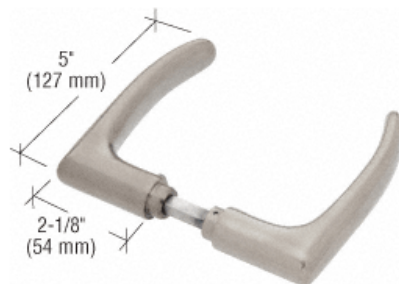

Brushed Stainless Sculptured Style Lever Handles

Available Gotham Three Finishes:

Brushed Stainless, Polished Stainless, Brass, Dark Bronze

Available Gotham Three Upgrades:

Locking Hardware

Custom Color Finishes (ask for availability)