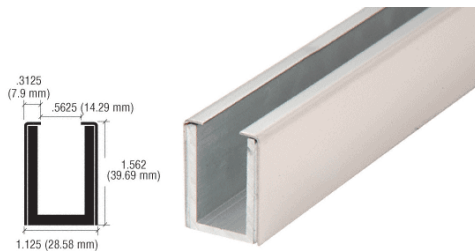

### Gotham Two:

Top 1 1/2" x 1" x 1/2" x 1/8" thick recessed channel

Bottom 1" x 1" x 1" x 1/8" thick surface mounted channel

Brushed Stainless Top Center-Hung Free Swing Pivot

- Surface Mount Top Pivot Type for Use with Patch Fittings
- Brushed Stainless Finish

## Medium Duty 90 Degree Hold Open Low Profile Floor Mounted Closer

- 264 Lb. Capacity, 42" Doors
- Low Profile 1-9/16" (40 mm) Depth
- Interchangeable Spindle Heights
- 5 Year Limited Warranty

## Brushed Stainless Bottom Door Patch

- 2-3/4" (70 mm) Pivot Setback
- For 3/8" or 1/2" (10 or 12 mm) Glass