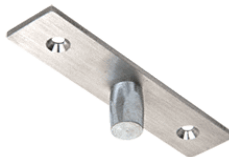

### Gotham Two:

Top 1 1/2" x 1" x 1/2" x 1/8" thick recessed channel

Bottom 1" x 1" x 1" x 1/8" thick surface mounted channel

Brushed Stainless Top Center-Hung Free Swing Pivot

- Surface Mount Top Pivot Type for Use with Patch Fittings
- Brushed Stainless Finish

## Medium Duty 90 Degree Hold Open Low Profile Floor Mounted Closer

- 264 Lb. Capacity, 42" Doors
- Low Profile 1-9/16" (40 mm) Depth
- Interchangeable Spindle Heights
- 5 Year Limited Warranty

## Brushed Stainless Bottom Door Patch

- 2-3/4" (70 mm) Pivot Setback
- For 3/8" or 1/2" (10 or 12 mm) Glass

## **Brushed Stainless Ladder Style Door Pull**

- For use with 3/8" (10 mm) or 1/2" (12 mm) Thick Glass
- Available in 24", 36", 48" or 60"