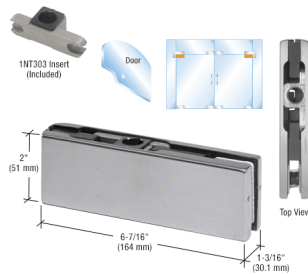

Brushed Stainless Top Door Patch

- For 3/8" or 1/2" (10 or 12 mm) Glass
- 2-3/4" (70 mm) Pivot Setback