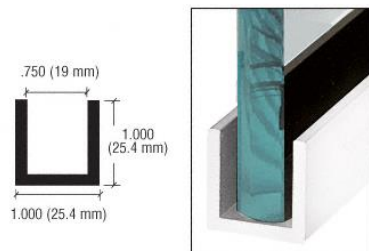

### Gotham Two:

Top 1 1/2" x 1" x 1/2" x 1/8" thick recessed channel

Bottom 1" x 1" x 1" x 1/8" thick surface mounted channel

Brushed Stainless Top Center-Hung Free Swing Pivot

- Surface Mount Top Pivot Type for Use with Patch Fittings
- Brushed Stainless Finish

## Medium Duty 90 Degree Hold Open Low Profile Floor Mounted Closer

- 264 Lb. Capacity, 42" Doors
- Low Profile 1-9/16" (40 mm) Depth
- Interchangeable Spindle Heights
- 5 Year Limited Warranty