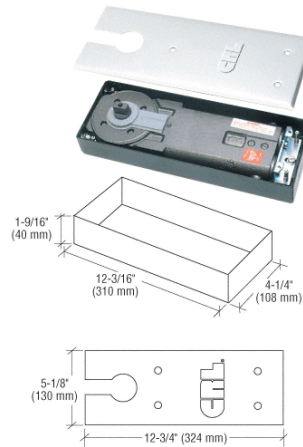

### Gotham Two:

Top 1 1/2" x 1" x 1/2" x 1/8" thick recessed channel

Bottom 1" x 1" x 1" x 1/8" thick surface mounted channel

Brushed Stainless Top Center-Hung Free Swing Pivot

- Surface Mount Top Pivot Type for Use with Patch Fittings
- Brushed Stainless Finish

## Medium Duty 90 Degree Hold Open Low Profile Floor Mounted Closer

- 264 Lb. Capacity, 42" Doors
- Low Profile 1-9/16" (40 mm) Depth
- Interchangeable Spindle Heights
- 5 Year Limited Warranty

## Brushed Stainless Bottom Door Patch

- 2-3/4" (70 mm) Pivot Setback
- For 3/8" or 1/2" (10 or 12 mm) Glass

## Brushed Stainless Top Door Patch

- For 3/8" or 1/2" (10 or 12 mm) Glass
- 2-3/4" (70 mm) Pivot Setback