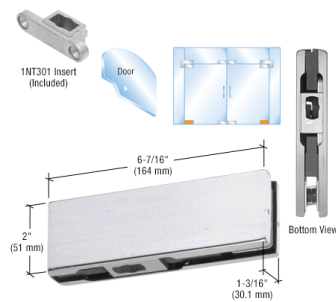

### Gotham Two:

Top 1 1/2" x 1" x 1/2" x 1/8" thick recessed channel

Bottom 1" x 1" x 1" x 1/8" thick surface mounted channel

Brushed Stainless Top Center-Hung Free Swing Pivot

- Surface Mount Top Pivot Type for Use with Patch Fittings
- Brushed Stainless Finish

## Medium Duty 90 Degree Hold Open Low Profile Floor Mounted Closer

- 264 Lb. Capacity, 42" Doors
- Low Profile 1-9/16" (40 mm) Depth
- Interchangeable Spindle Heights
- 5 Year Limited Warranty

## Brushed Stainless Bottom Door Patch

- 2-3/4" (70 mm) Pivot Setback
- For 3/8" or 1/2" (10 or 12 mm) Glass